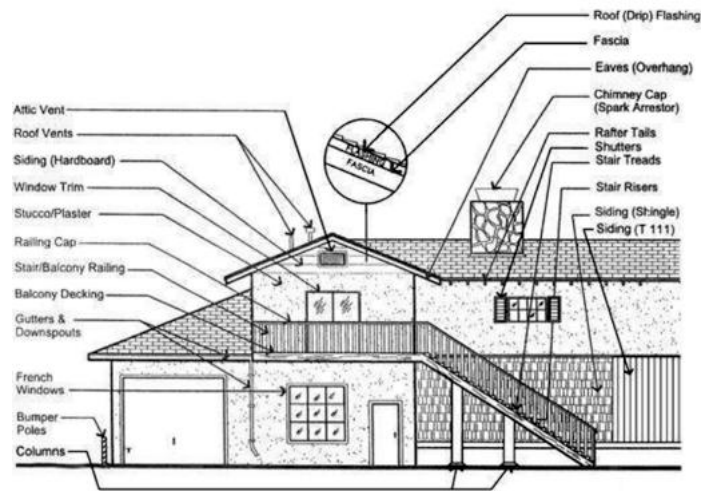

Color Scheme 2

- **8536 Bernard Beach**
  Body Color (Base)
- **0182 Ivory Ridge**
  Trim/Pop Outs
- **0212 Big Spender**
  Fascia/Overhangs
- **8398 Springs Eve**
  Accent: Shutters/Iron/Front Door

Address

7425 Midnight Rambler Street
Las Vegas, Nevada 89149

Special Notes

Color Disclaimer: It is recommended that these color schemes NOT be used for touch up but for repaint of entire areas to ensure color consistency.

Architectural Detail Guide

Courtesy Discount

Use account #77742 and save up to 25% on Vista Paint manufactured paint products.

Nearby Vista Paint Store Locations

Las Vegas / Summerlin (5 miles)
7340 West Cheyenne Avenue
Las Vegas / Summerlin, NV 89129

Las Vegas / Valley View (15 miles)
5585 Valley View #4
Las Vegas / Valley View, NV 89118
702.602.7653

Las Vegas / Henderson (21 miles)
8872 S. Eastern Ave.
Las Vegas / Henderson, NV 89123
702-790-6676

Color Advisory Disclaimer: These color chips are produced as accurately as possible; however, actual paint colors may vary from these samples and from batch to batch. Paint colors are affected by many factors, including lighting, age, type of finish, type of surface, and adjacent colors. Some colors may require more than one coat for complete coverage. If final color appearance and color matches are critical, paint should be sampled on the actual surface before full application. Application of the paint constitutes acceptance of the color. Vista Paint assumes no responsibility for color after application.